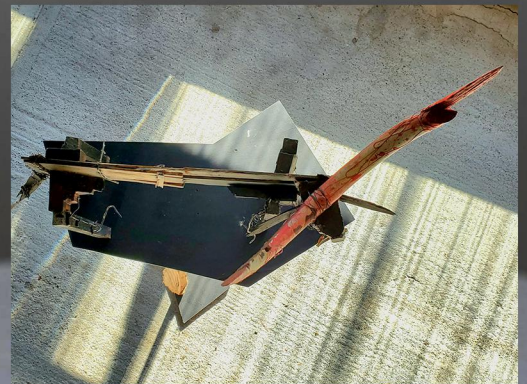

ROBERT JANZ • GLYFITTI

TORO

Robert Janz, *Toro*, 2013

Wooden crate parts, found objects, wire, string, and acrylic paint. Custom Janz pedestal included.

22" x 24" x 7"