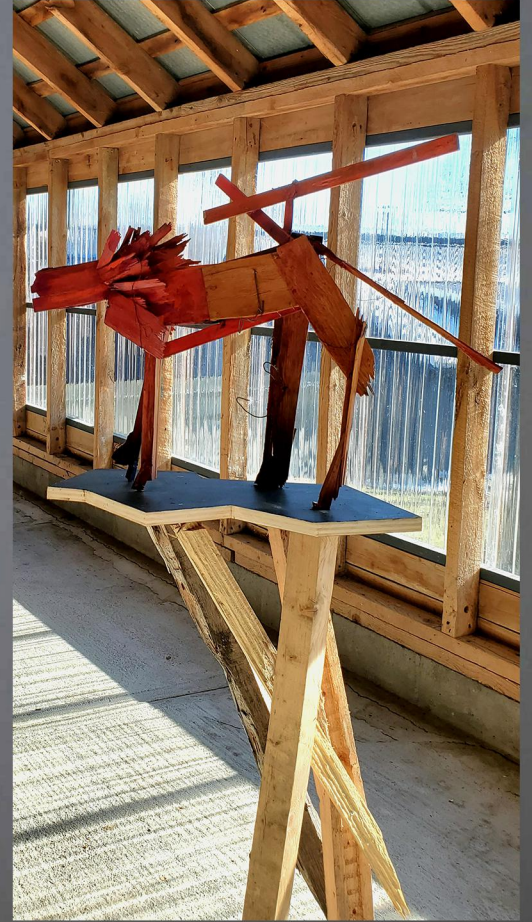

ROBERT JANZ • GLYFITTI

LLONAN

Robert Janz, *Llonan*, 2007

Wooden crate parts, found objects, wire, string, and acrylic paint. Custom Janz pedestal included.

19" x 26" x 8"