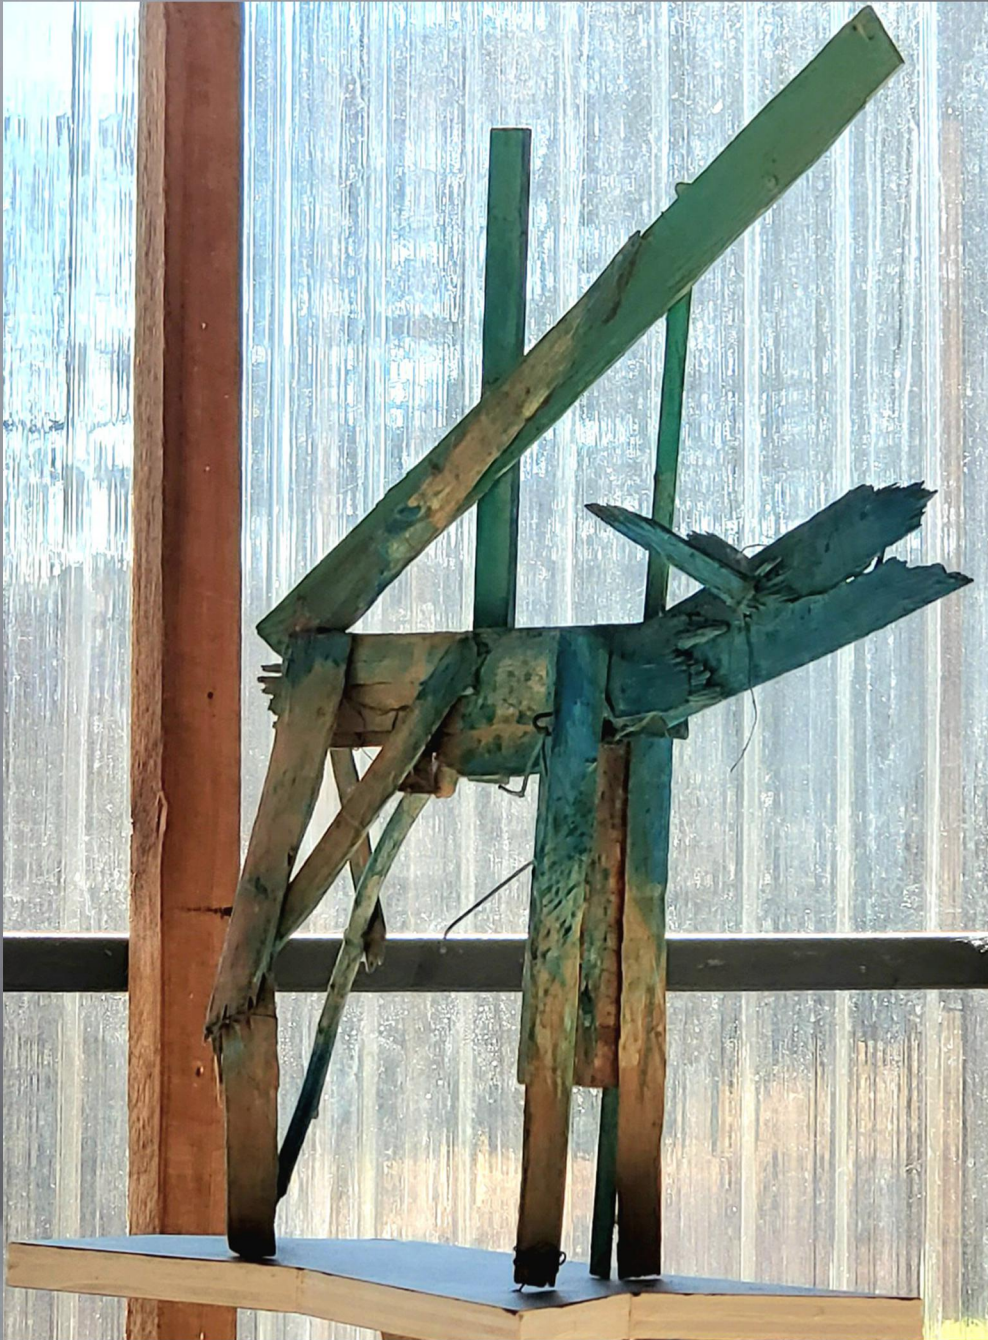

ROBERT JANZ • GLYFITTI

TOZZO

Robert Janz, *Tozzo*, 2008

Wooden crate parts, found objects, wire, string, and acrylic paint. Custom Janz pedestal included.

20" x 16" x 5"